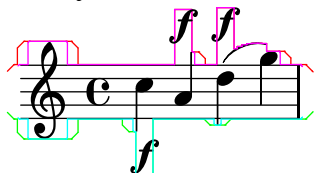

Dynamics sometimes don't use new improved skylines.

here, new skyline is used when forte is placed next to slur, but not used in case of stem

looks similar to what was happening to haipins some time ago.